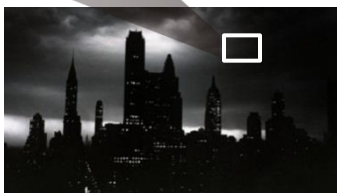

LCD panel

OLED panel

45° wide field of view

In general, a 30° viewing angle is recommended for watching television in a home environment. The HMD provides a 45° viewing angle that expands the wearer's field of view, for enjoyment of a new world of stunning 3D images together with easy readability of subtitles at the edge of the screen.

Optimised image compensation for HMD enjoyment

A new OLED driver with SBMV technology prevents colour banding in dark scenes or shadowed parts that look "painted out" by black ink. The HMD also features a function to automatically correct contrast in fuzzy frames for crisper, clearer images, and an additional function to enable precise image adjustment for reproduction of pure deep black, depending on user preferences.

Gradations with colour banding

Smoother gradations

Crosstalk-free Dual HD Panel

Sony's Head Mounted Display provides separate panels for the left eye and the right eye, so image interference never occurs. Dual HD Panel delivers clearly defined 3D images without crosstalk that causes blurry images.