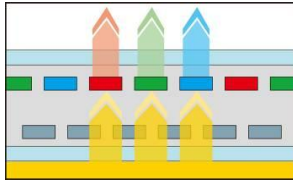

The Wearable HDTV

SONY
make.believe

OLED

Organic Light-Emitting Diode (OLED) panel adjusts pixel light emissions to zero for true deep black as never before plus stunningly beautiful high-contrast images. High-speed response captures sports action and fast-moving subtitles without blurry afterimages.

LCD panel