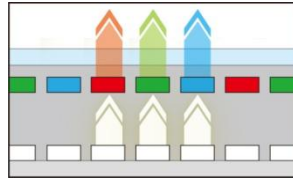

The Wearable HDTV

SONY
make.believe

OLED

Organic Light-Emitting Diode (OLED) panel adjusts pixel light emissions to zero for true deep black as never before plus stunningly beautiful high-contrast images. High-speed response captures sports action and fast-moving subtitles without blurry afterimages.

LCD panel

OLED panel

45° wide field of view

In general, a 30° viewing angle is recommended for watching television in a home environment. The HMD provides a 45° viewing angle that expands the wearer's field of view, for enjoyment of a new world of stunning 3D images together with easy readability of subtitles at the edge of the screen.

Gradations with colour banding

Smoother gradations

Crosstalk-free Dual HD Panel

Sony's Head Mounted Display provides separate panels for the left eye and the right eye, so image interference never occurs. Dual HD Panel delivers clearly defined 3D images without crosstalk that causes blurry images.