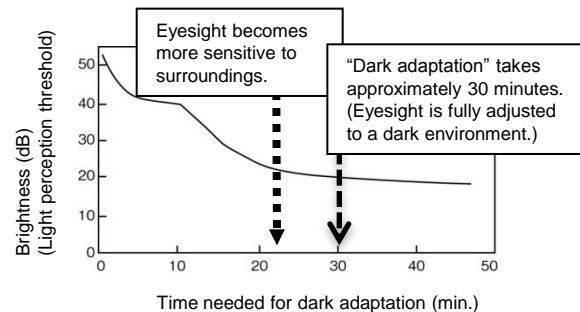

LCD panel

OLED panel

45° wide field of view

In general, a 30° viewing angle is recommended for watching television in a home environment. The HMD provides a 45° viewing angle that expands the wearer's field of view, for enjoyment of a new world of stunning 3D images together with easy readability of subtitles at the edge of the screen.

Optimised image compensation for HMD enjoyment

A new OLED driver with SBMV technology prevents colour banding in dark scenes or shadowed parts that look "painted out" by black ink. The HMD also features a function to automatically correct contrast in fuzzy frames for crisper, clearer images, and an additional function to enable precise image adjustment for reproduction of pure deep black, depending on user preferences.

Gradations with colour banding

Smoother gradations

Crosstalk-free Dual HD Panel

Sony's Head Mounted Display provides separate panels for the left eye and the right eye, so image interference never occurs. Dual HD Panel delivers clearly defined 3D images without crosstalk that causes blurry images.

Realistic recreation of the theatre environment

Through a physical phenomenon known as "dark adaptation," people gradually become better able to see their surroundings, even in a dark environment. For this reason, Sony's HMD is designed to gradually lower its brightness to match the characteristics of human eyesight. The result is an optimal environment for consistently relaxed movie viewing comfort.