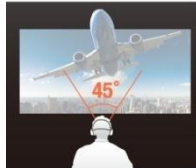

The Wearable HDTV

SONY
make.believe

OLED

Organic Light-Emitting Diode (OLED) panel adjusts pixel light emissions to zero for true deep black as never before plus stunningly beautiful high-contrast images. High-speed response captures sports action and fast-moving subtitles without blurry afterimages.

LCD panel

OLED panel

45° wide field of view

In general, a 30° viewing angle is recommended for watching television in a home environment. The HMD provides a 45° viewing angle that expands the wearer's field of view, for enjoyment of a new world of stunning 3D images together with easy readability of subtitles at the edge of the screen.

Gradations with colour banding

Smoother gradations

Crosstalk-free Dual HD Panel

Sony's Head Mounted Display provides separate panels for the left eye and the right eye, so image interference never occurs. Dual HD Panel delivers clearly defined 3D images without crosstalk that causes blurry images.